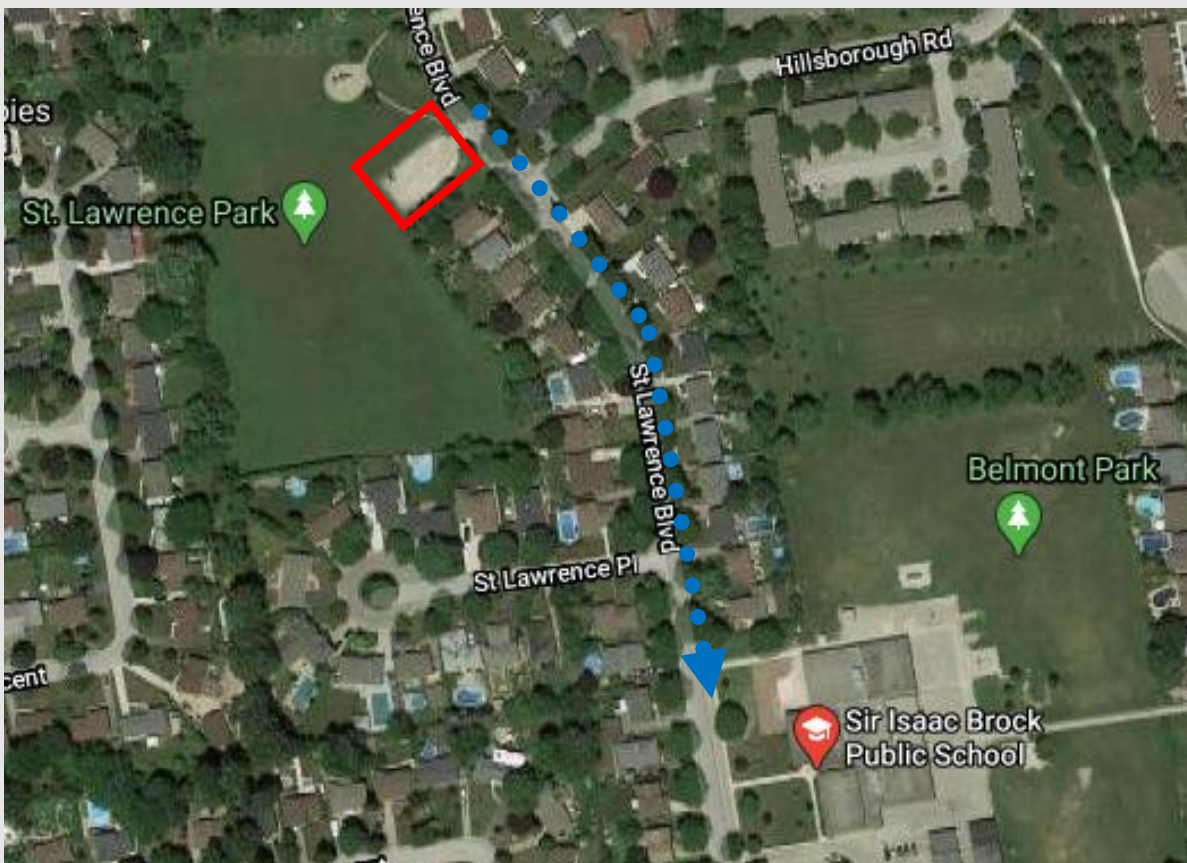

SIR ISAAC BROCK PS

Drive-to-Five Location	St Lawrence Park parking lot
Distance to School	250 meters
Walking Travel Time	3 - 5 min

What is Drive-to-Five? Drive-to-Five locations are designated spaces located within a 5 minute walk from the school. Drive-to-Five locations help to disperse traffic away from the congested school area and create a safer journey to and from school for all.