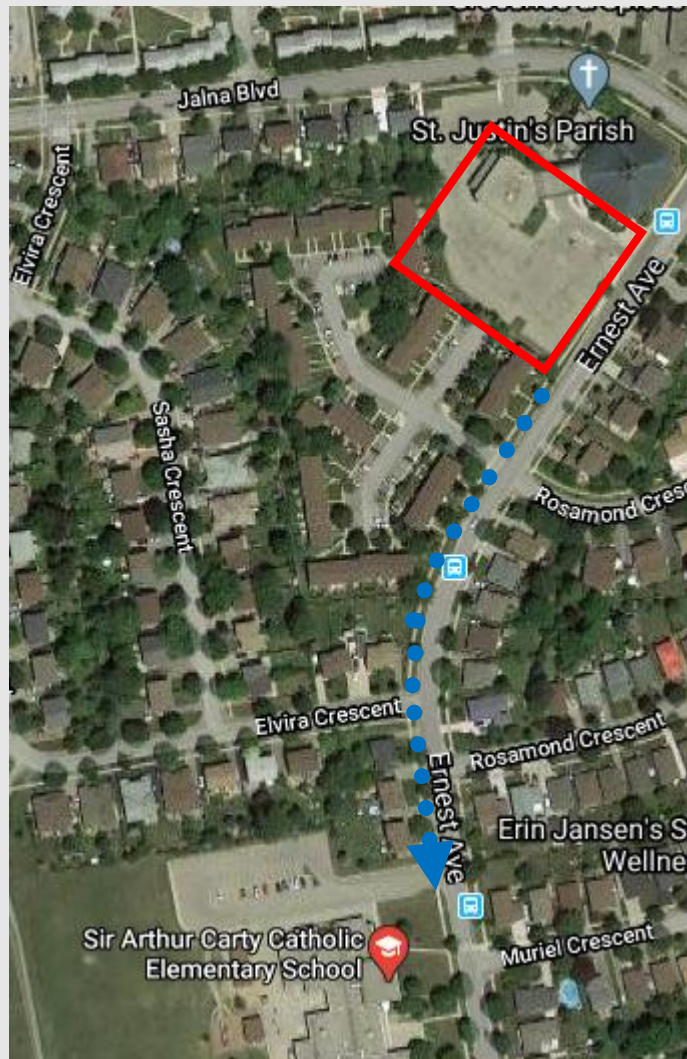

SIR ARTHUR CARTY CE

Drive-to-Five Location	St Justin's Parish 855 Jalna Blvd, London
Distance to School	300 meters
Walking Travel Time	3 - 6 min

What is Drive-to-Five? Drive-to-Five locations are designated spaces located within a 5 minute walk from the school. Drive-to-Five locations help to disperse traffic away from the congested school area and create a safer journey to and from school for all.