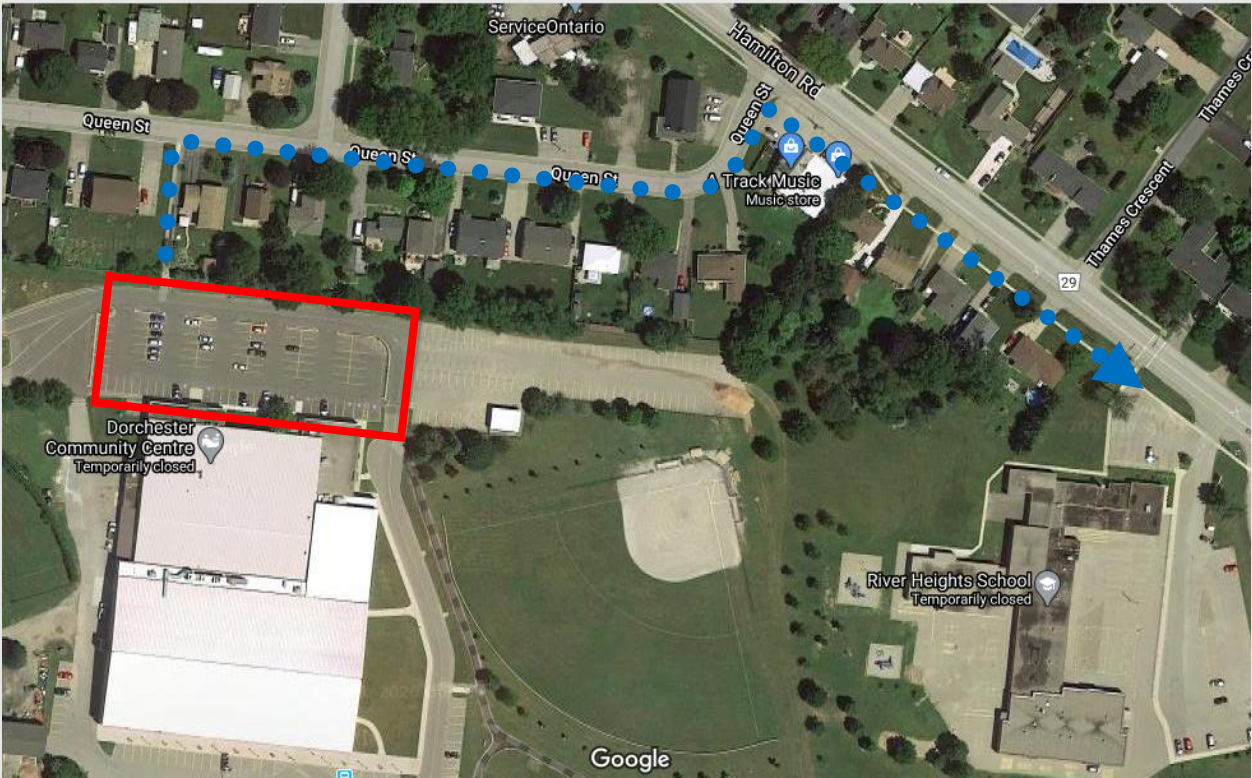

RIVER HEIGHTS PS

Drive-to-Five Location	Dorchester Community Centre 2066 Dorchester Rd, Dorchester
Distance to School	400 meters
Walking Travel Time	4 - 8 min

What is Drive-to-Five? Drive-to-Five locations are designated spaces located within a 5 minute walk from the school. Drive-to-Five locations help to disperse traffic away from the congested school area and create a safer journey to and from school for all.