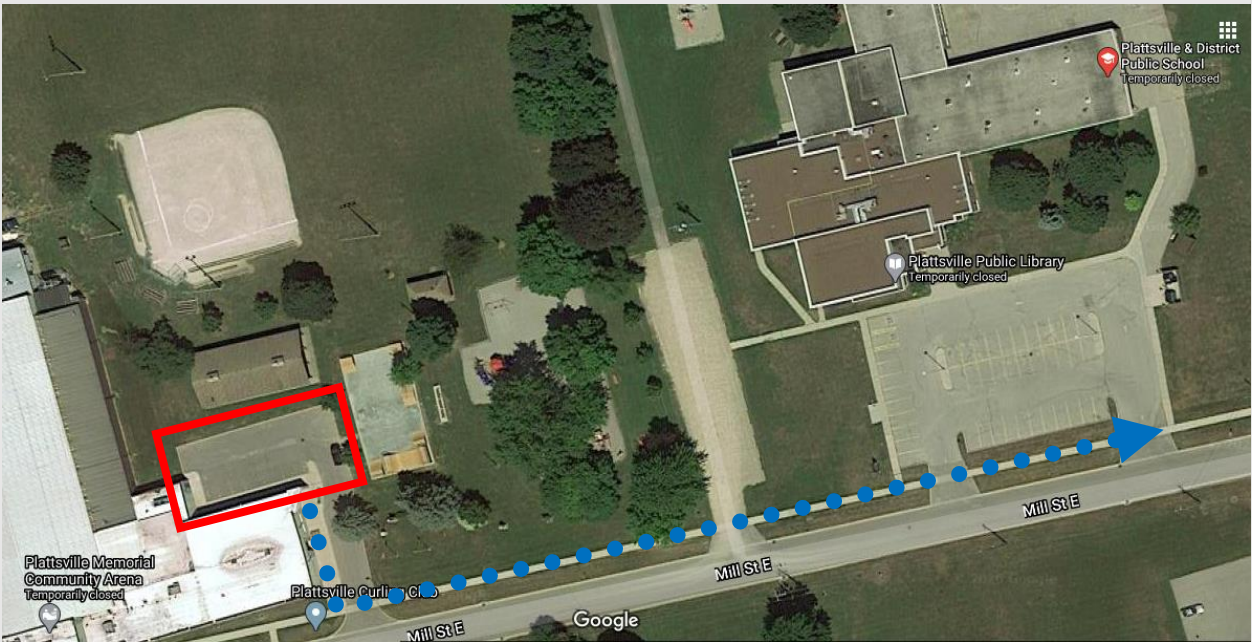

PLATTSVILLE PS

Drive-to-Five Location	Plattsville Memorial Community Arena 68 Mill St, Plattsville
Distance to School	250 meters
Walking Travel Time	3 - 5 min

What is Drive-to-Five? Drive-to-Five locations are designated spaces located within a 5 minute walk from the school. Drive-to-Five locations help to disperse traffic away from the congested school area and create a safer journey to and from school for all.