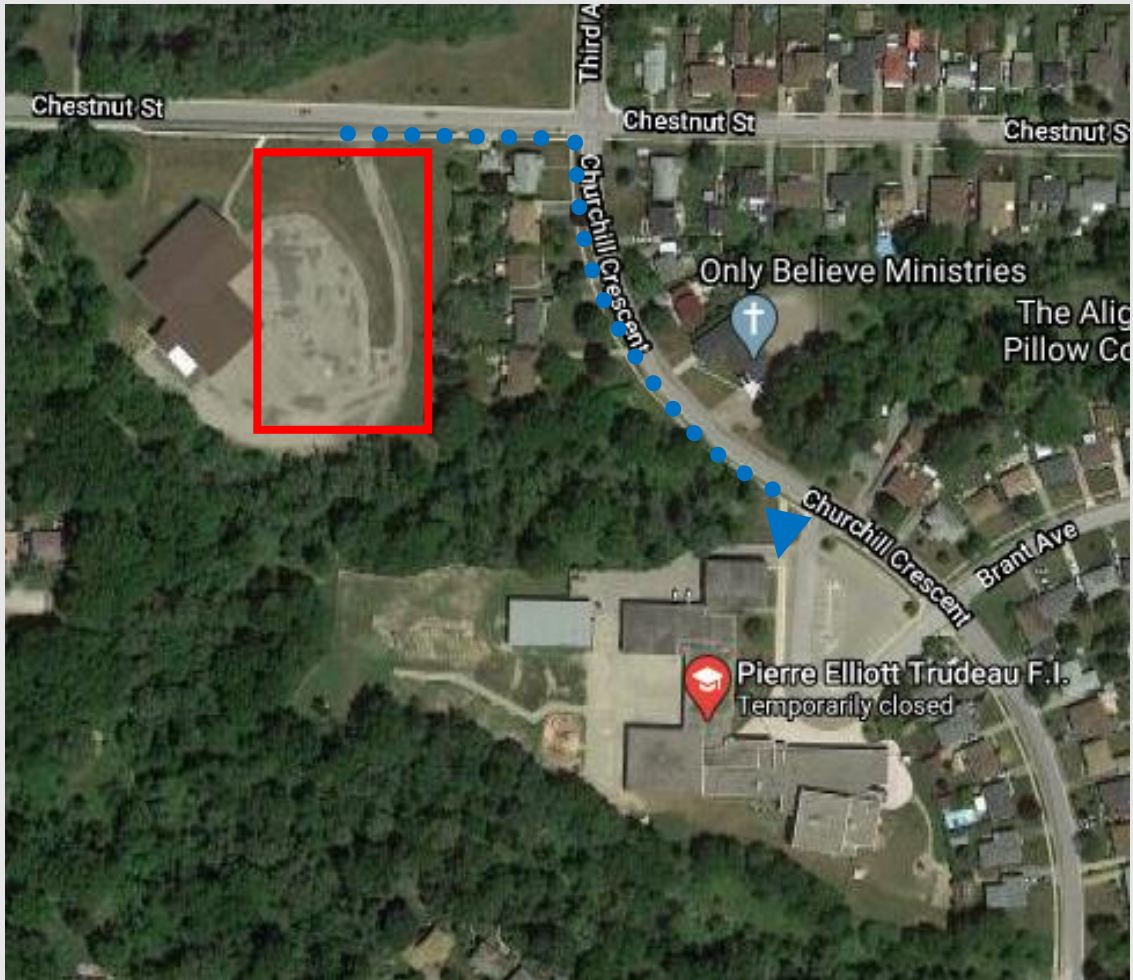

PIERRE ELLIOT TRUDEAU FI PS

Drive-to-Five Location	Redemption Bible Chapel 109 Chestnut St, St Thomas
Distance to School	300 meters
Walking Travel Time	6 min

What is Drive-to-Five? Drive-to-Five locations are designated spaces located within a 5 minute walk from the school. Drive-to-Five locations help to disperse traffic away from the congested school area and create a safer journey to and from school for all.