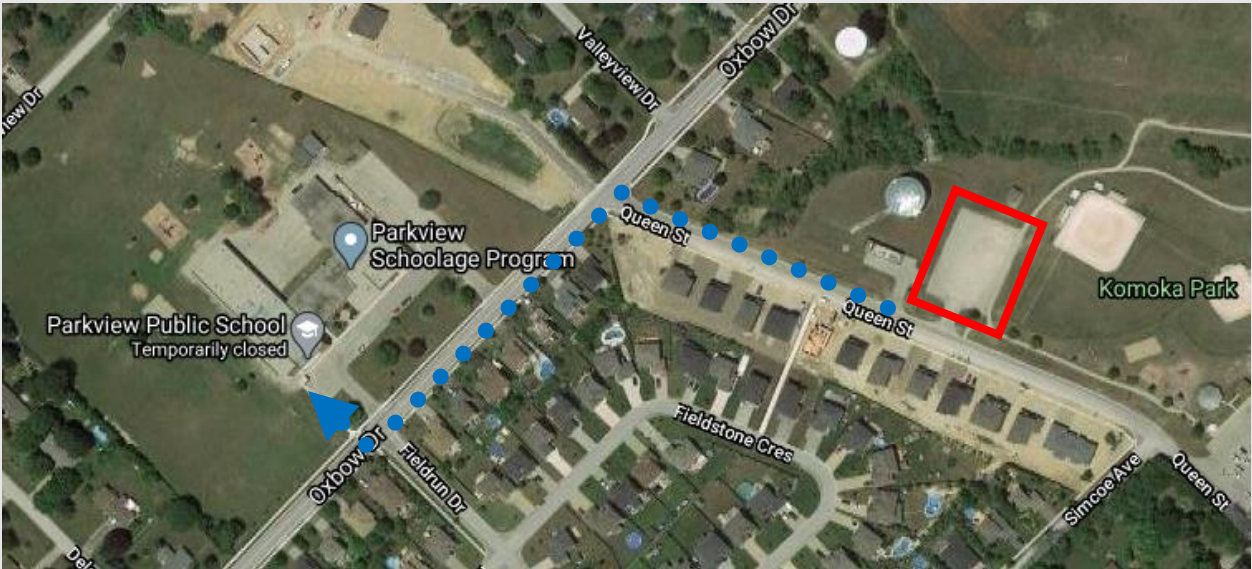

## PARKVIEW PS

Drive-to-Five Location	Komoka Park 133 Queen St, Komoka
Distance to School	400 meters
Walking Travel Time	4 - 8 min

What is Drive-to-Five? Drive-to-Five locations are designated spaces located within a 5 minute walk from the school. Drive-to-Five locations help to disperse traffic away from the congested school area and create a safer journey to and from school for all.