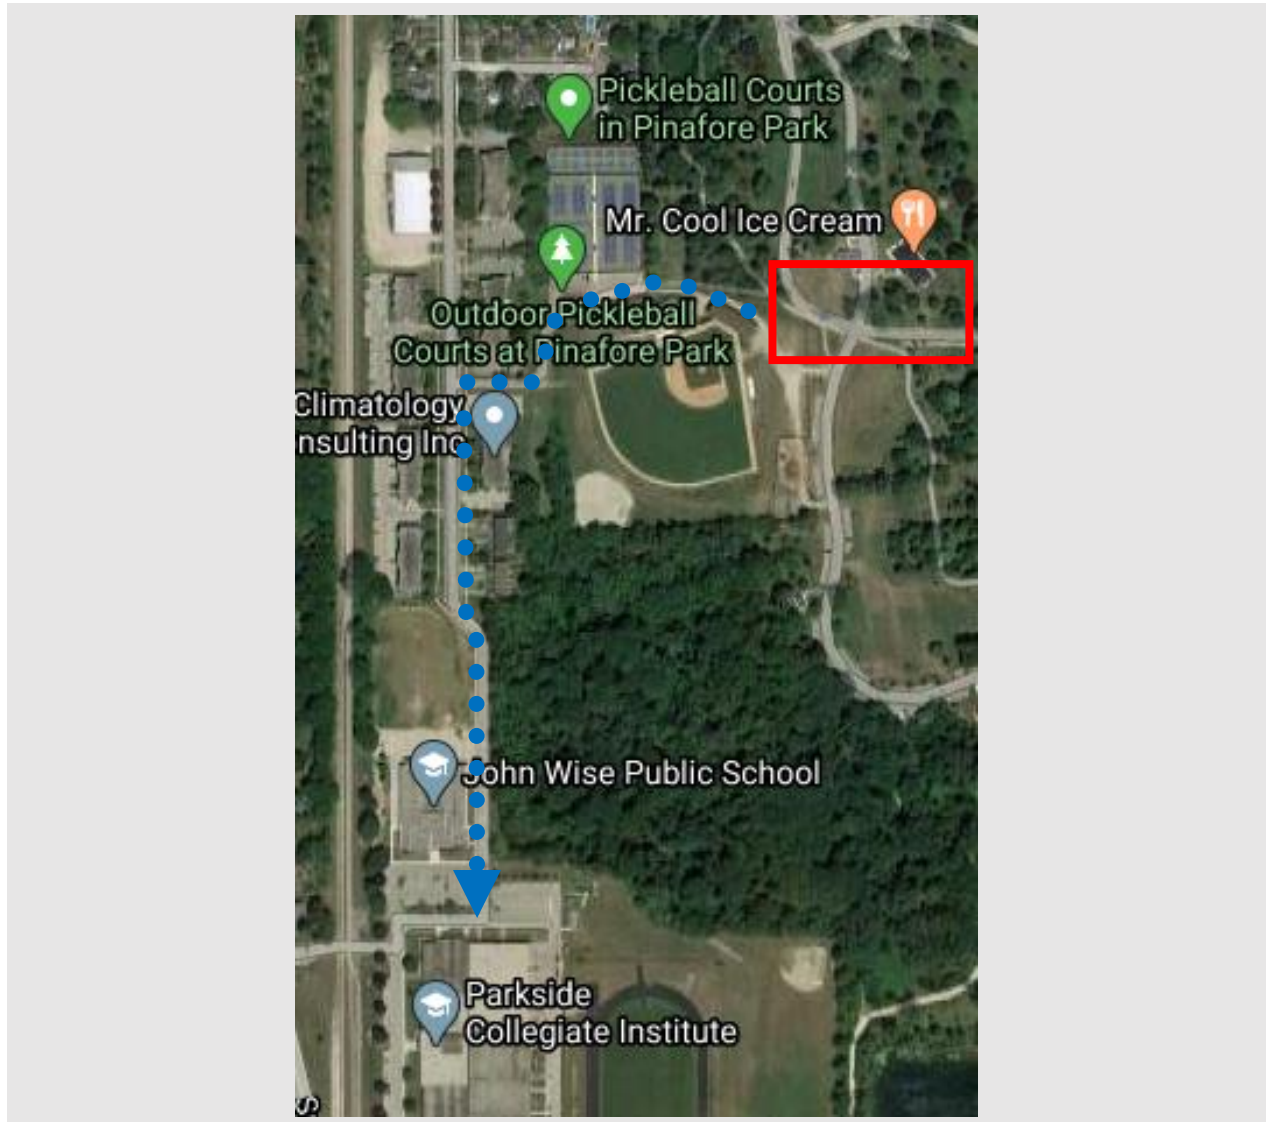

PARKSIDE CI

Drive-to-Five Location	Pinafore Park 95 Elm St, St Thomas
Distance to School	750 meters
Walking Travel Time	7 – 9 min

What is Drive-to-Five? Drive-to-Five locations are designated spaces located within a 5 minute walk from the school. Drive-to-Five locations help to disperse traffic away from the congested school area and create a safer journey to and from school for all.