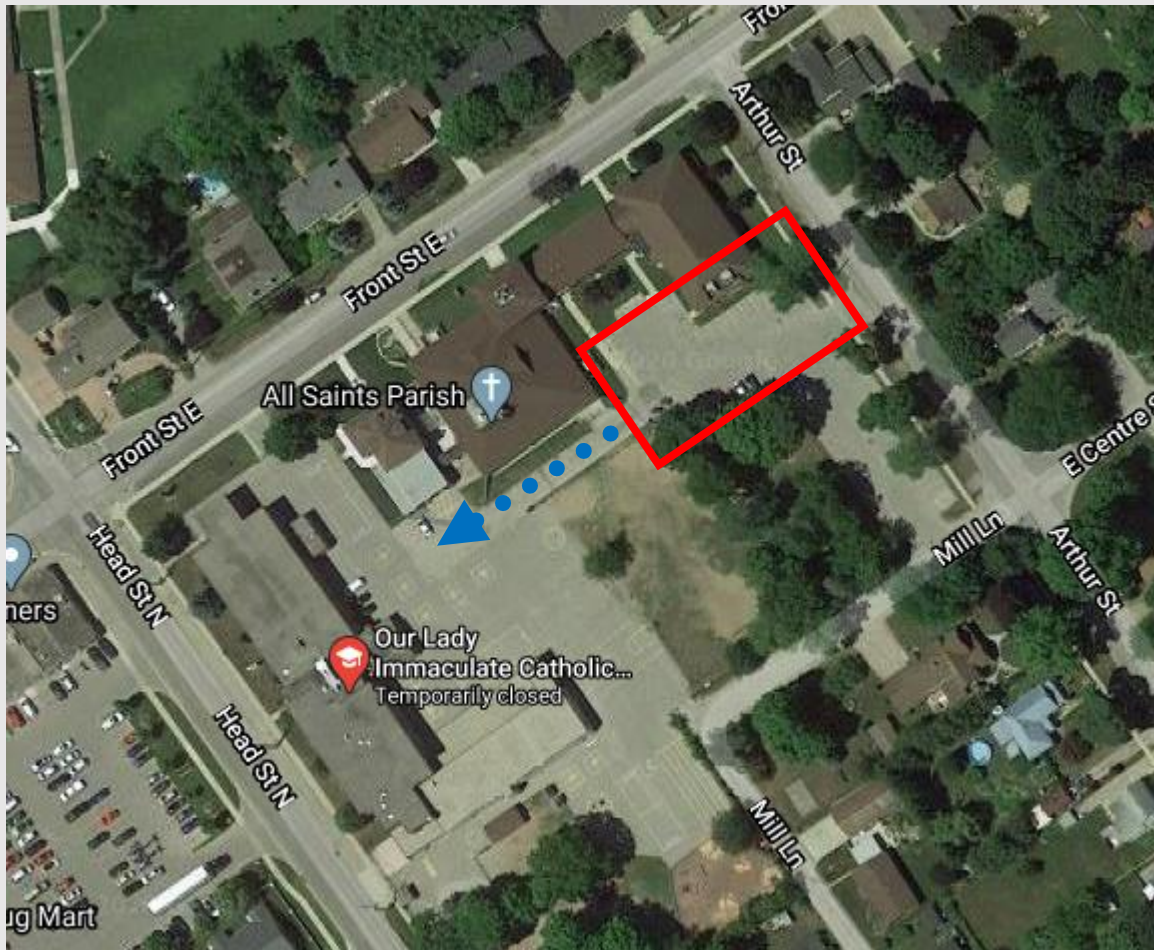

OUR LADY IMMACULATE CE

| | |
|------------------------|--|
| Drive-to-Five Location | All Saints Parish 124 Front St E, Strathroy |
| Distance to School | 50 meters |
| Walking Travel Time | 1 min |

What is Drive-to-Five? Drive-to-Five locations are designated spaces located within a 5 minute walk from the school. Drive-to-Five locations help to disperse traffic away from the congested school area and create a safer journey to and from school for all.