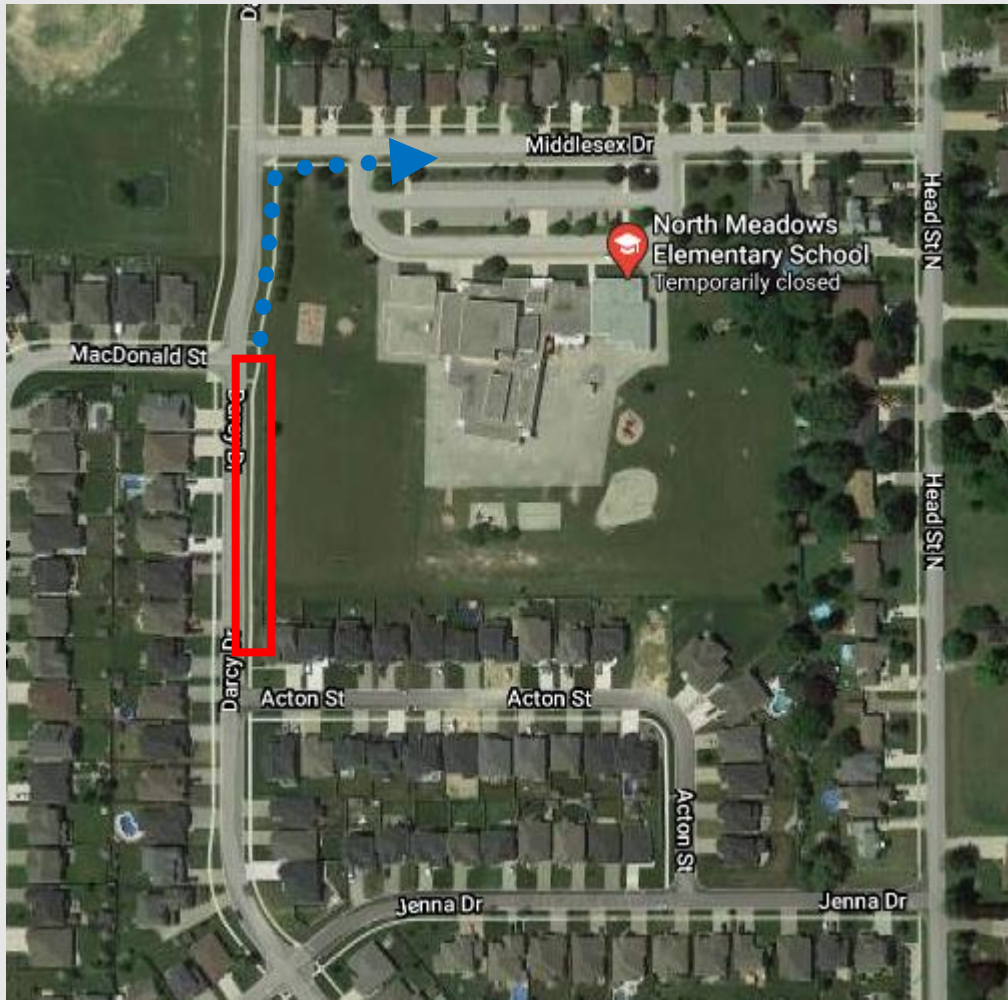

## NORTH MEADOWS PS

<b>Drive-to-Five Location</b>	Darcy Drive between MacDonald St and Acton St (east side)
<b>Distance to School</b>	100 - 250 meters
<b>Walking Travel Time</b>	2 - 5 min

What is Drive-to-Five? Drive-to-Five locations are designated spaces located within a 5 minute walk from the school. Drive-to-Five locations help to disperse traffic away from the congested school area and create a safer journey to and from school for all.