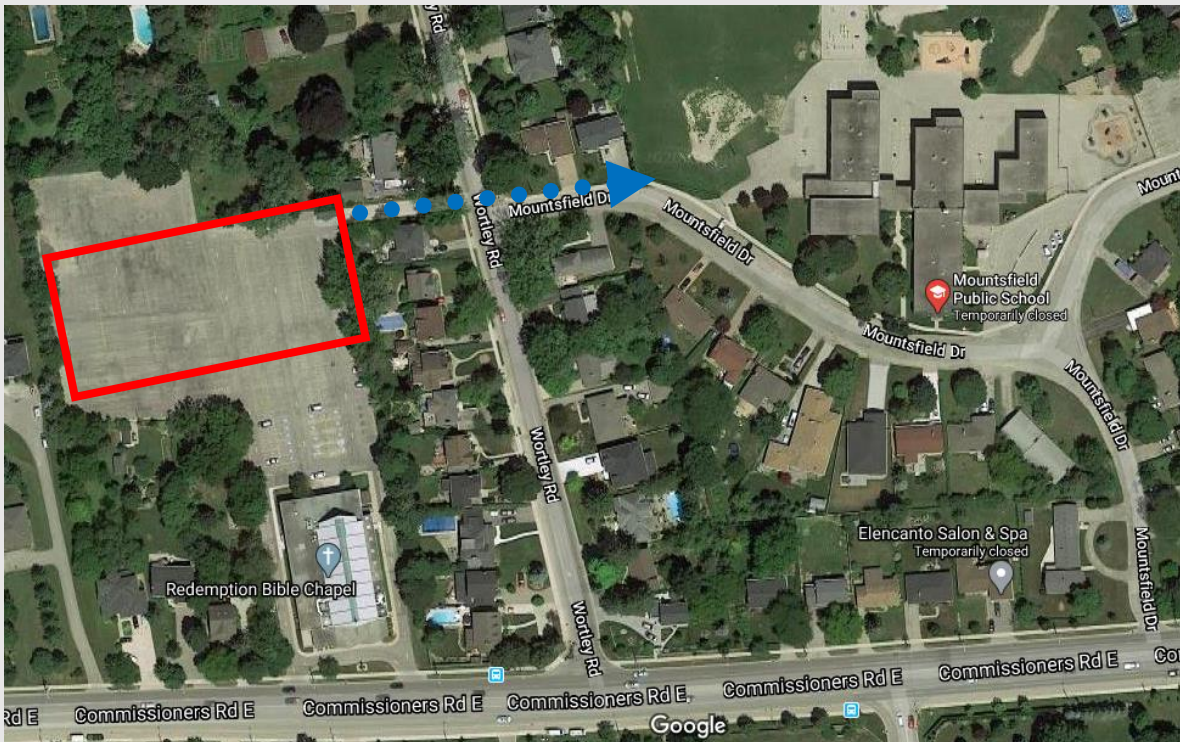

MOUNTSFIELD PS

Drive-to-Five Location	Redemption Bible Chapel 250 Commissioners Rd E, London
Distance to School	150 meters
Walking Travel Time	2 - 3 min

What is Drive-to-Five? Drive-to-Five locations are designated spaces located within a 5 minute walk from the school. Drive-to-Five locations help to disperse traffic away from the congested school area and create a safer journey to and from school for all.