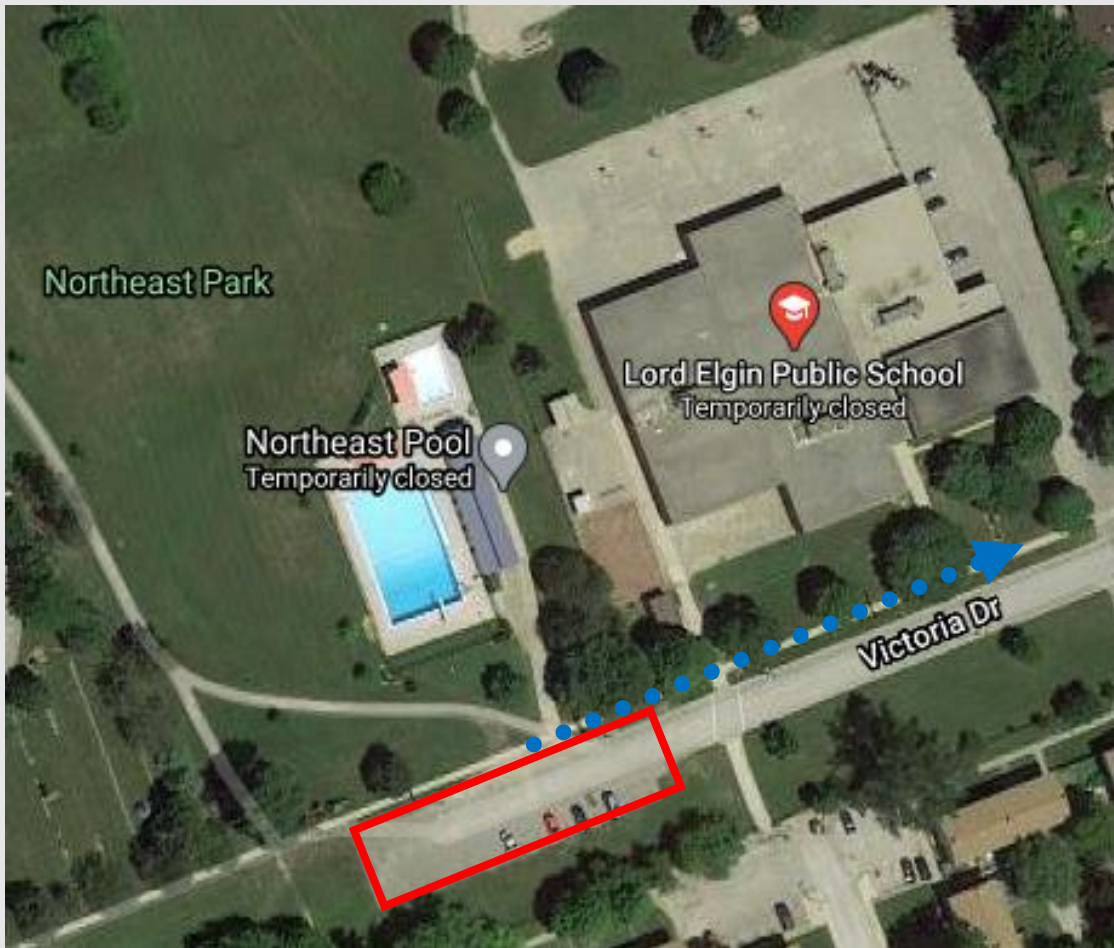

LORD ELGIN PS

Drive-to-Five Location	Northeast Pool & Northeast Park 1050 Victoria Dr, London
Distance to School	100 meters
Walking Travel Time	2 min

What is Drive-to-Five? Drive-to-Five locations are designated spaces located within a 5 minute walk from the school. Drive-to-Five locations help to disperse traffic away from the congested school area and create a safer journey to and from school for all.