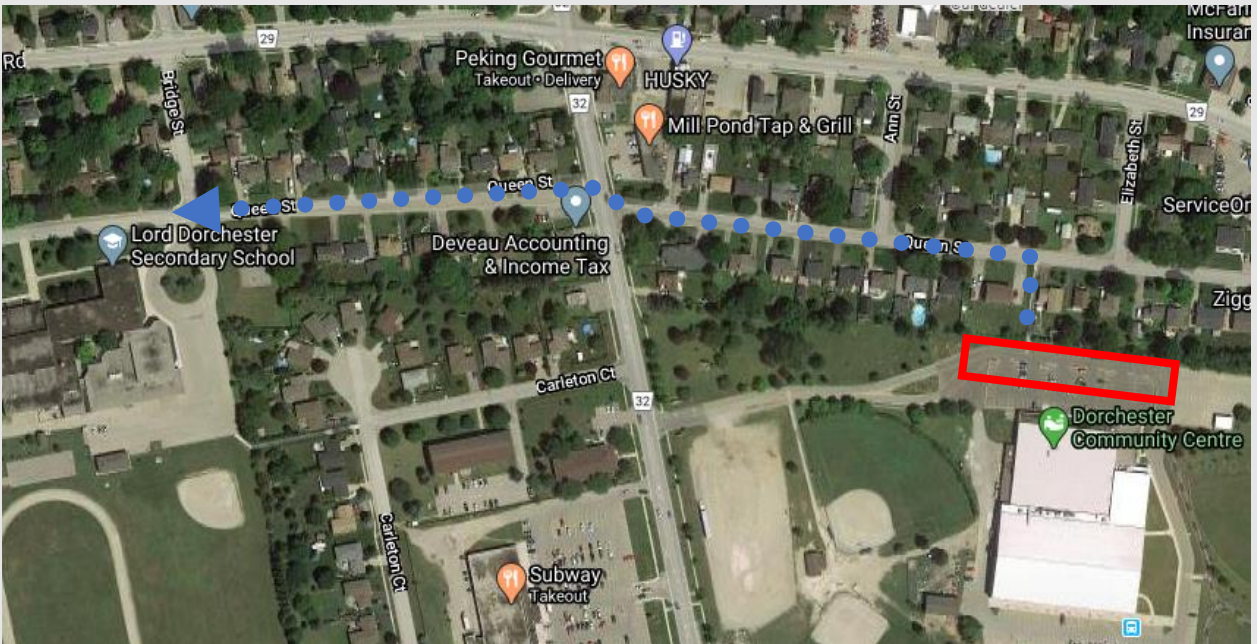

## LORD DORCHESTER SS

Drive-to-Five Location	Dorchester Community Centre 2066 Dorchester Rd, Dorchester
Distance to School	650 meters
Walking Travel Time	8 – 9 min

What is Drive-to-Five? Drive-to-Five locations are designated spaces located within a 5 minute walk from the school. Drive-to-Five locations help to disperse traffic away from the congested school area and create a safer journey to and from school for all.