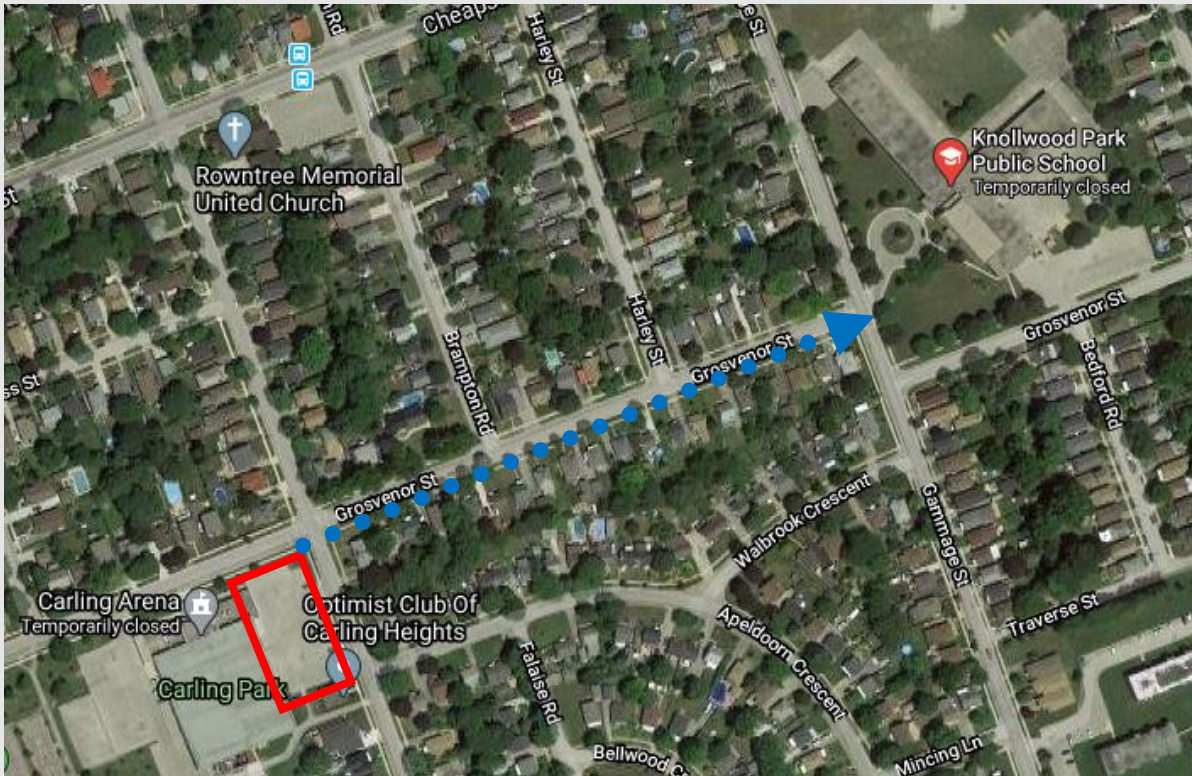

## KNOLLWOOD PARK PS

Drive-to-Five Location	Carling Park 675 Grosvenor St
Distance to School	300 meters
Walking Travel Time	3 - 6 min

What is Drive-to-Five? Drive-to-Five locations are designated spaces located within a 5 minute walk from the school. Drive-to-Five locations help to disperse traffic away from the congested school area and create a safer journey to and from school for all.