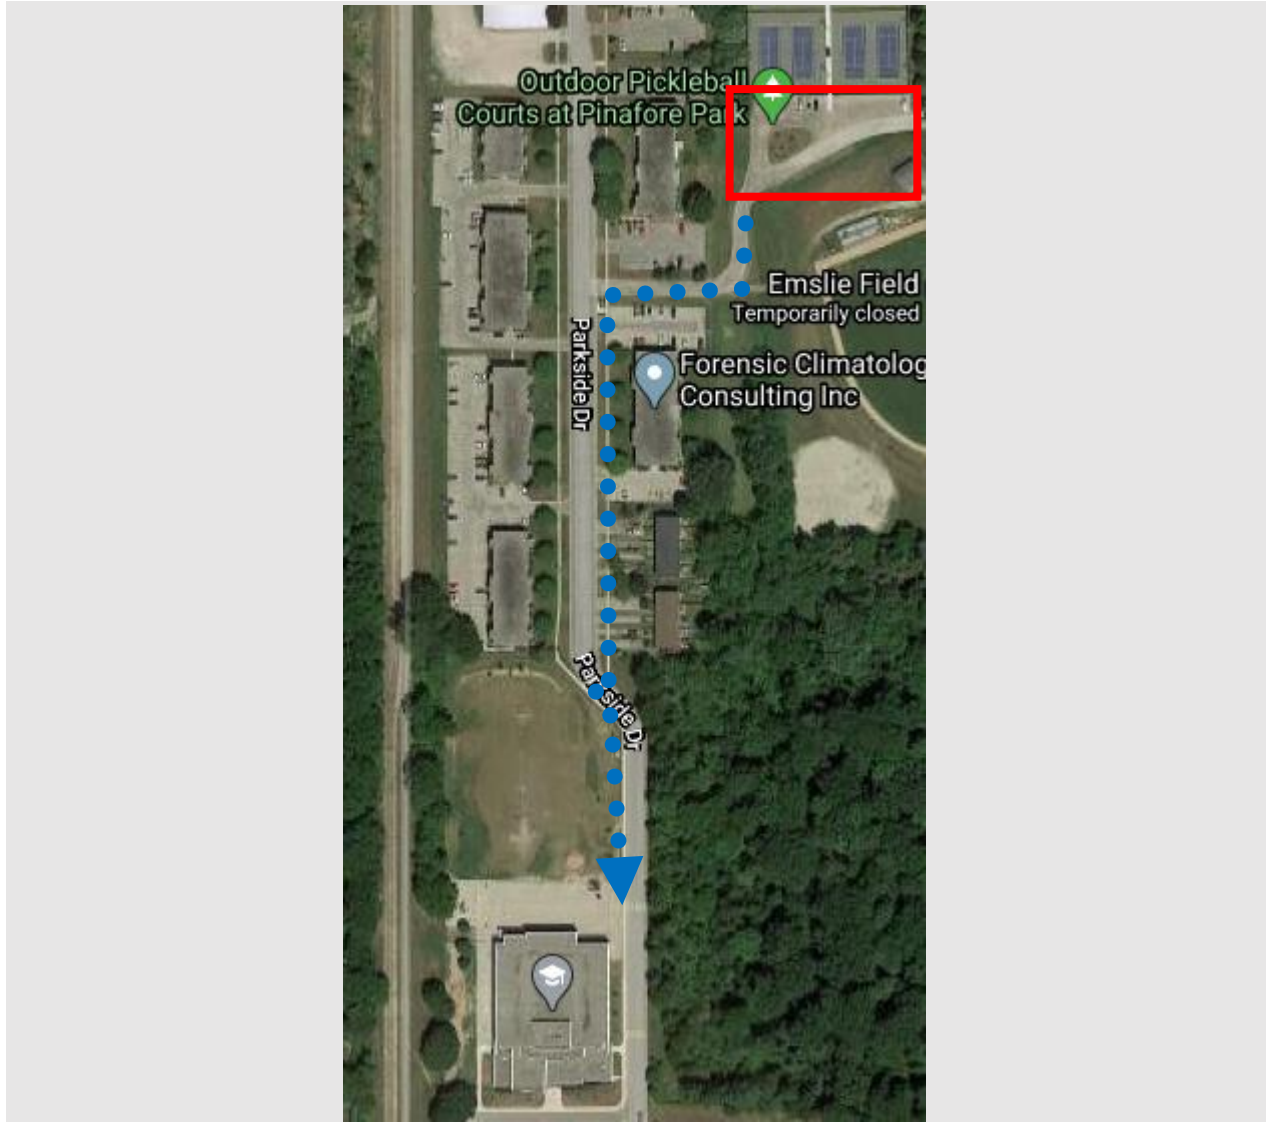

JOHN WISE PS

Drive-to-Five Location	Pickleball Courts at Pinafore Park 31-41 Parkside Dr, St Thomas
Distance to School	400 meters
Walking Travel Time	4 - 8 min

What is Drive-to-Five? Drive-to-Five locations are designated spaces located within a 5 minute walk from the school. Drive-to-Five locations help to disperse traffic away from the congested school area and create a safer journey to and from school for all.