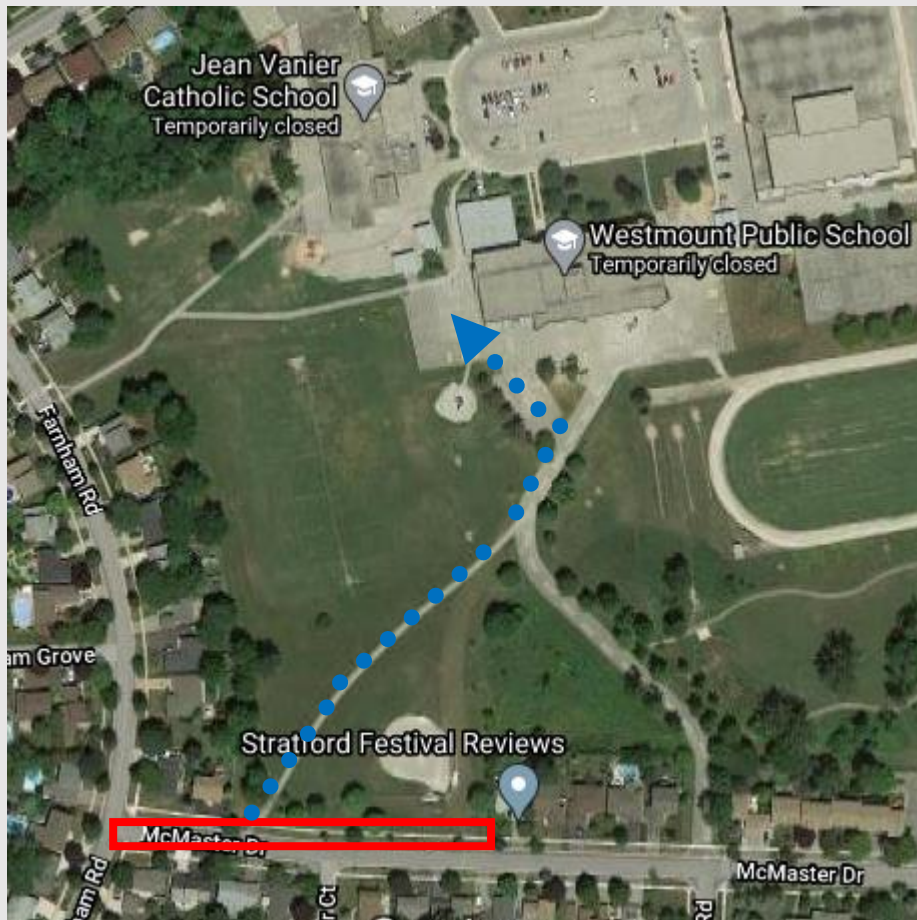

JEAN VANIER CE

Drive-to-Five Location	McMaster Dr, between Farnham Rd and Brixham Rd (north side)
Distance to School	250 meters
Walking Travel Time	3 - 5 min

What is Drive-to-Five? Drive-to-Five locations are designated spaces located within a 5 minute walk from the school. Drive-to-Five locations help to disperse traffic away from the congested school area and create a safer journey to and from school for all.