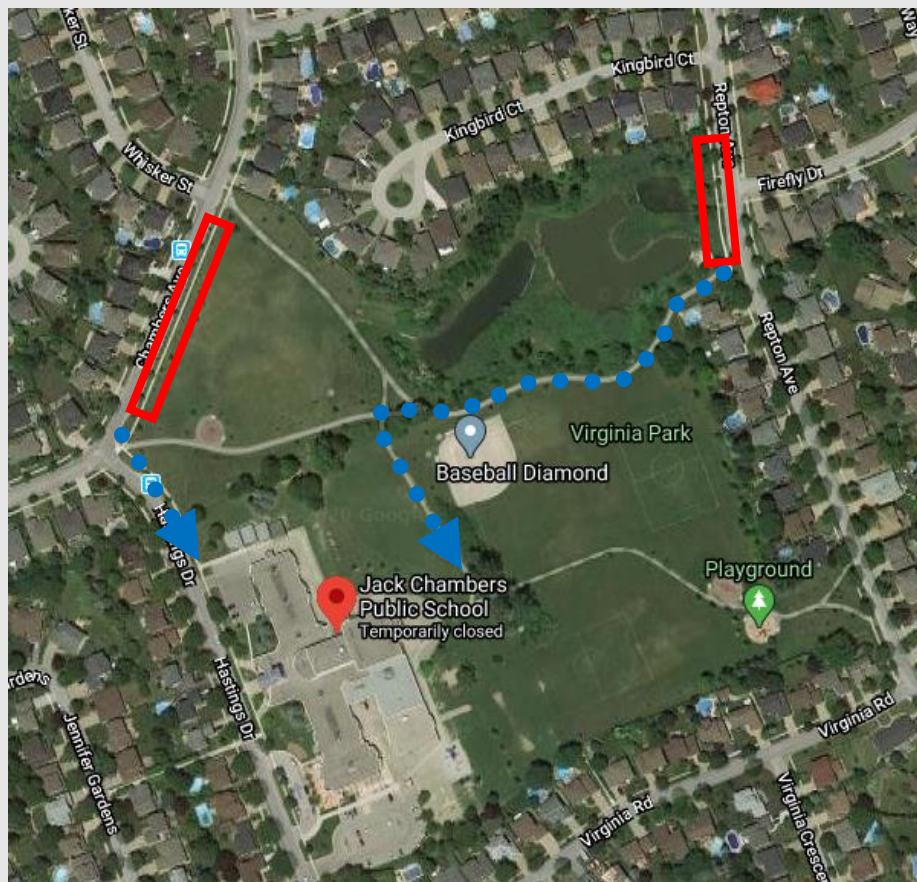

JACK CHAMBERS PS

OPTION 1

Drive-to-Five Location	Virginia Park @ Chambers Ave (east side)
Distance to School	200 meters
Walking Travel Time	2 - 4 min

OPTION 2

Drive-to-Five Location	Virginia Park @ Repton Ave (west side)
Distance to School	350 meters
Walking Travel Time	4 - 7 min

What is Drive-to-Five? Drive-to-Five locations are designated spaces located within a 5 minute walk from the school. Drive-to-Five locations help to disperse traffic away from the congested school area and create a safer journey to and from school for all.