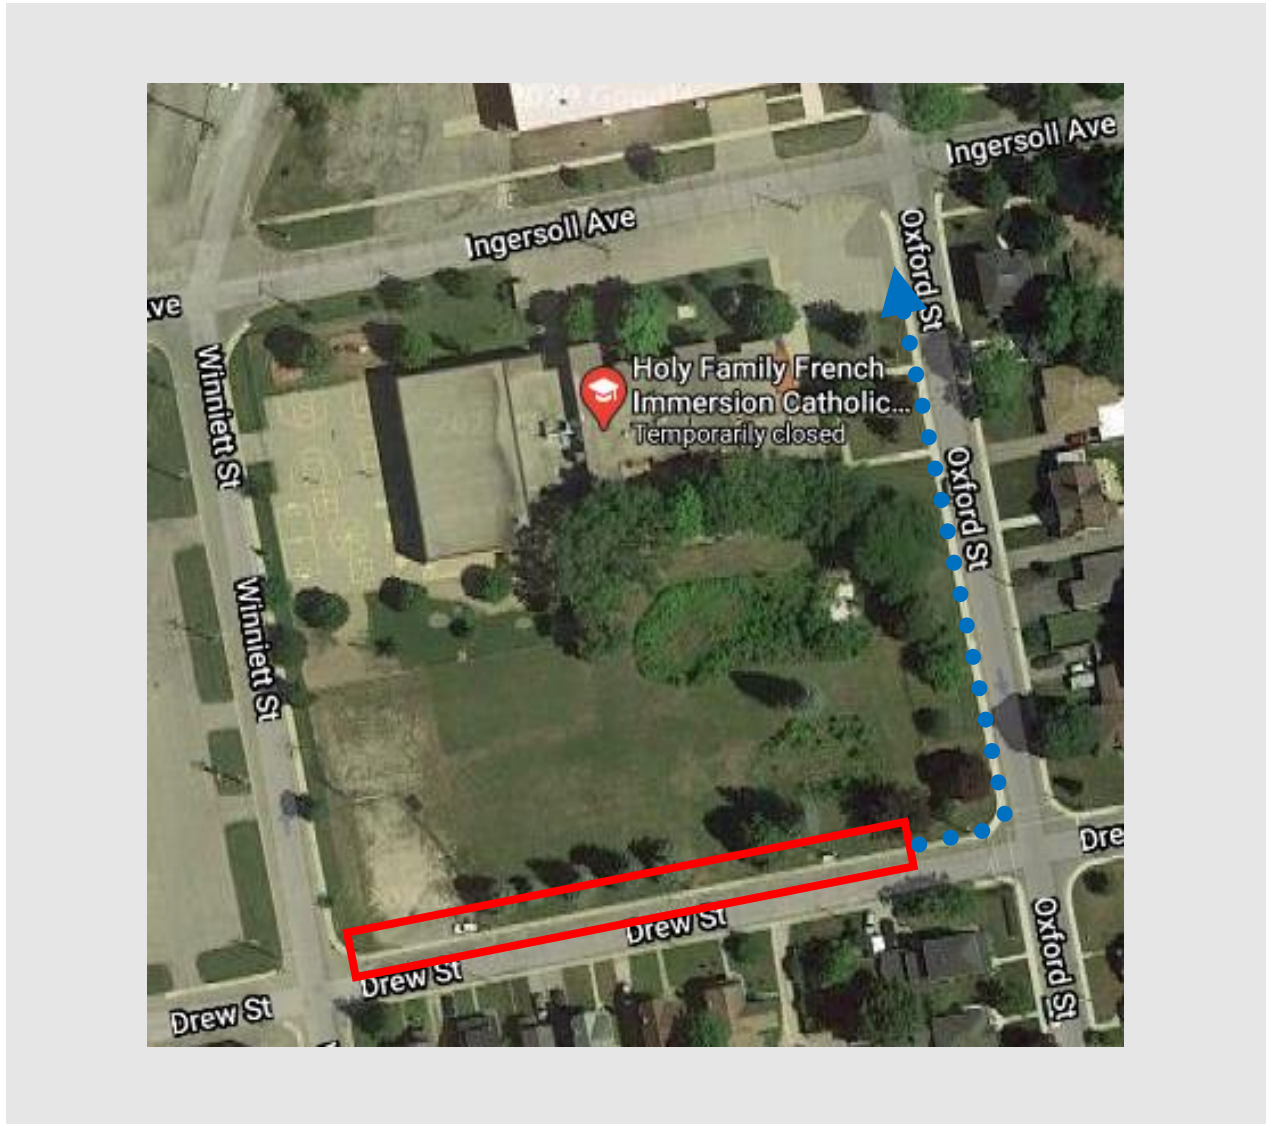

## HOLY FAMILY F I CE WOODSTOCK

Drive-to-Five Location	Drew St between Winniett St and Oxford St (north side)
Distance to School	250 meters
Walking Travel Time	3 - 5 min

What is Drive-to-Five? Drive-to-Five locations are designated spaces located within a 5 minute walk from the school. Drive-to-Five locations help to disperse traffic away from the congested school area and create a safer journey to and from school for all.