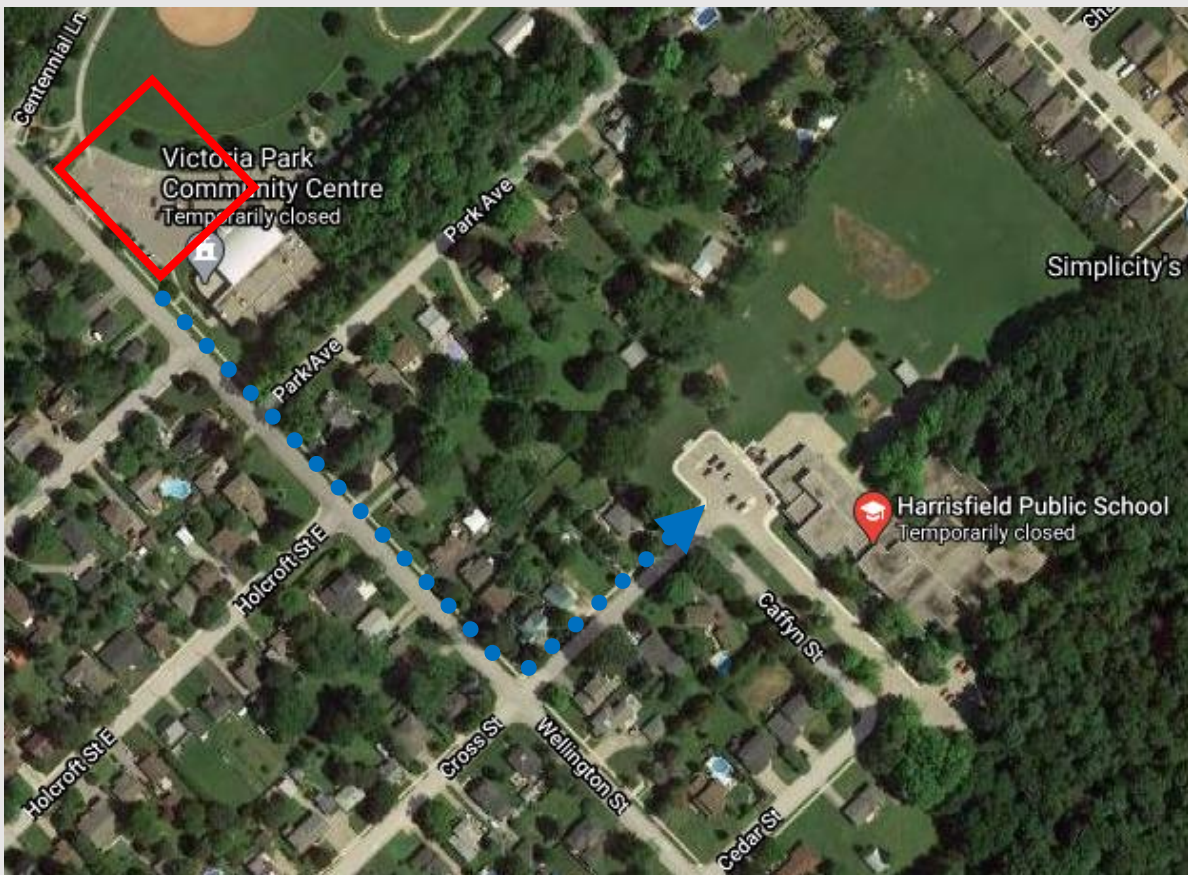

HARRISFIELD PS

Drive-to-Five Location	Victoria Park Community Centre 355 Wellington St, Ingersoll
Distance to School	350 meters
Walking Travel Time	4 - 7 min

What is Drive-to-Five? Drive-to-Five locations are designated spaces located within a 5 minute walk from the school. Drive-to-Five locations help to disperse traffic away from the congested school area and create a safer journey to and from school for all.