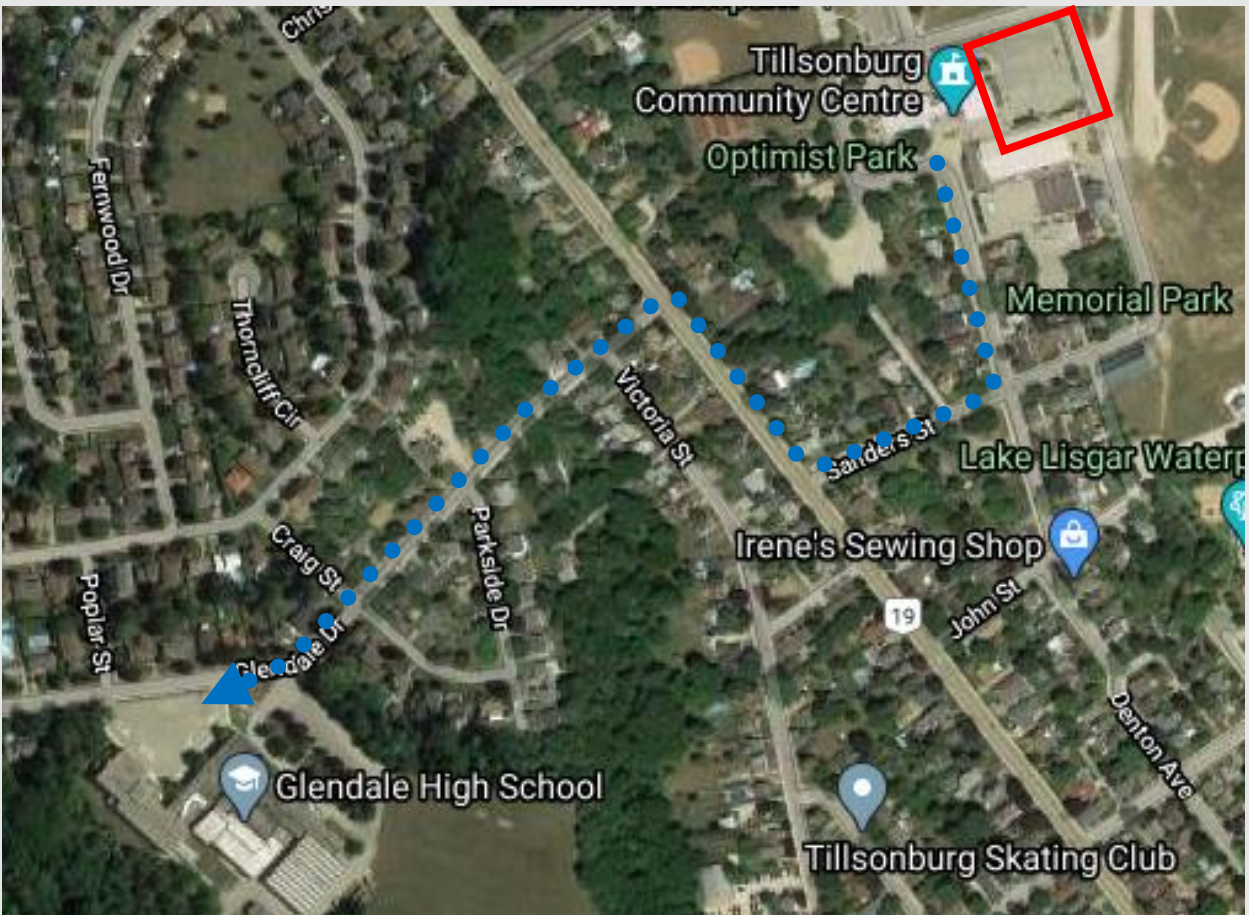

GLENDALE HIGH SCHOOL

Drive-to-Five Location	Tillsonburg Community Centre 45 Hardy Ave, Tillsonburg
Distance to School	900 meters
Walking Travel Time	10 min

What is Drive-to-Five? Drive-to-Five locations are designated spaces located within a 5 minute walk from the school. Drive-to-Five locations help to disperse traffic away from the congested school area and create a safer journey to and from school for all.