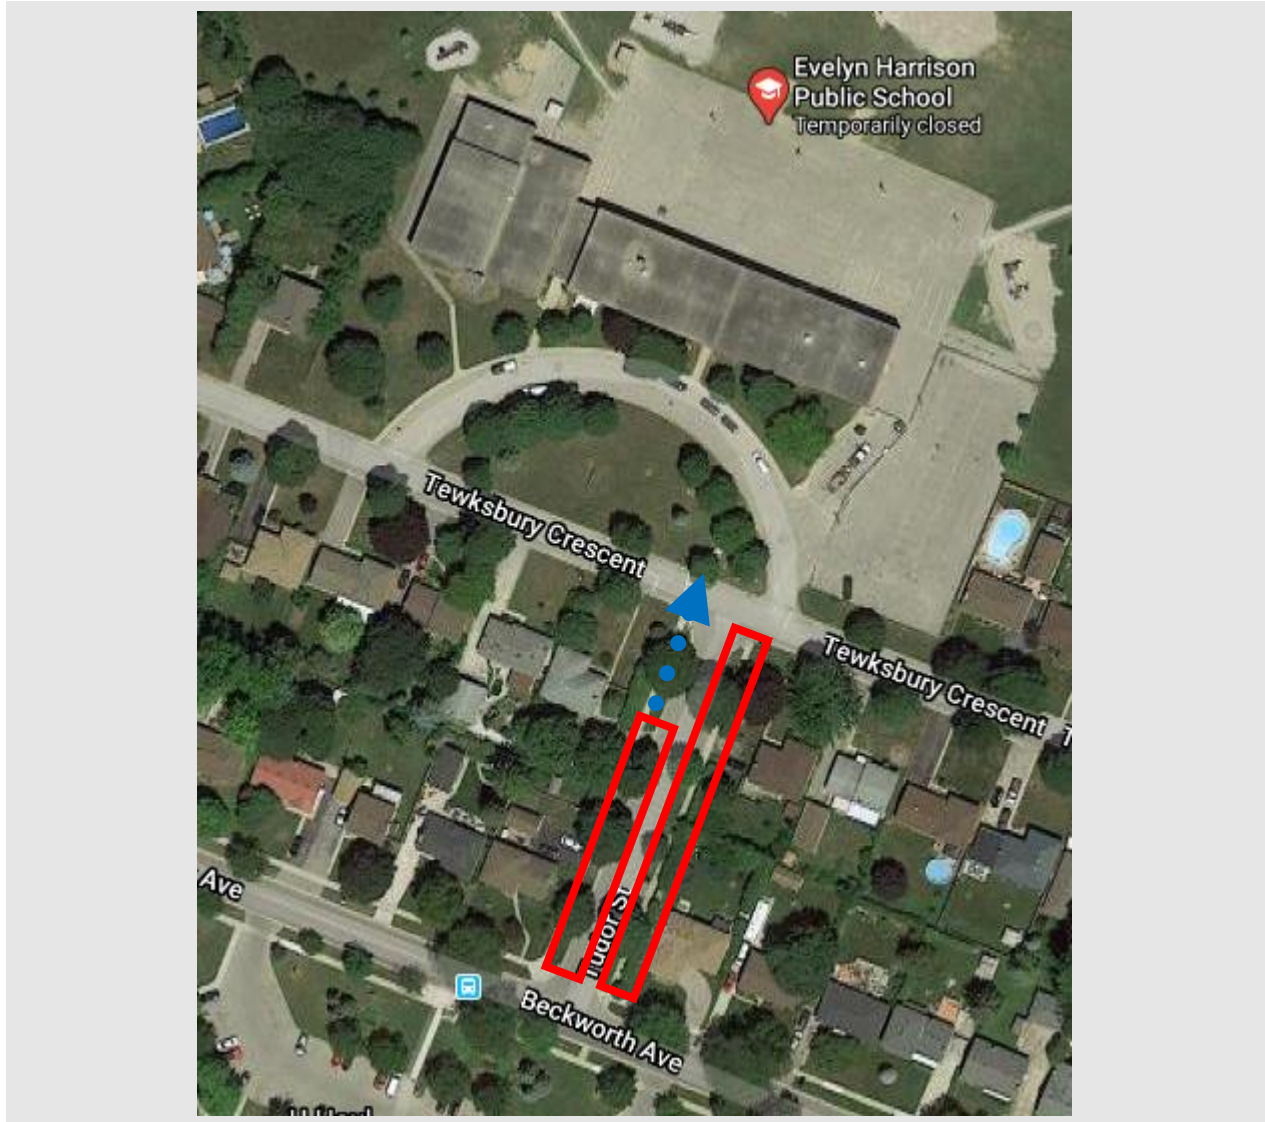

EVELYN HARRISON PS

| | |
|------------------------|--|
| Drive-to-Five Location | Tudor St, between Tewksbury Cres and Beckworth Ave (east and west sides) |
| Distance to School | 100 meters |
| Walking Travel Time | 2 min |

What is Drive-to-Five? Drive-to-Five locations are designated spaces located within a 5 minute walk from the school. Drive-to-Five locations help to disperse traffic away from the congested school area and create a safer journey to and from school for all.