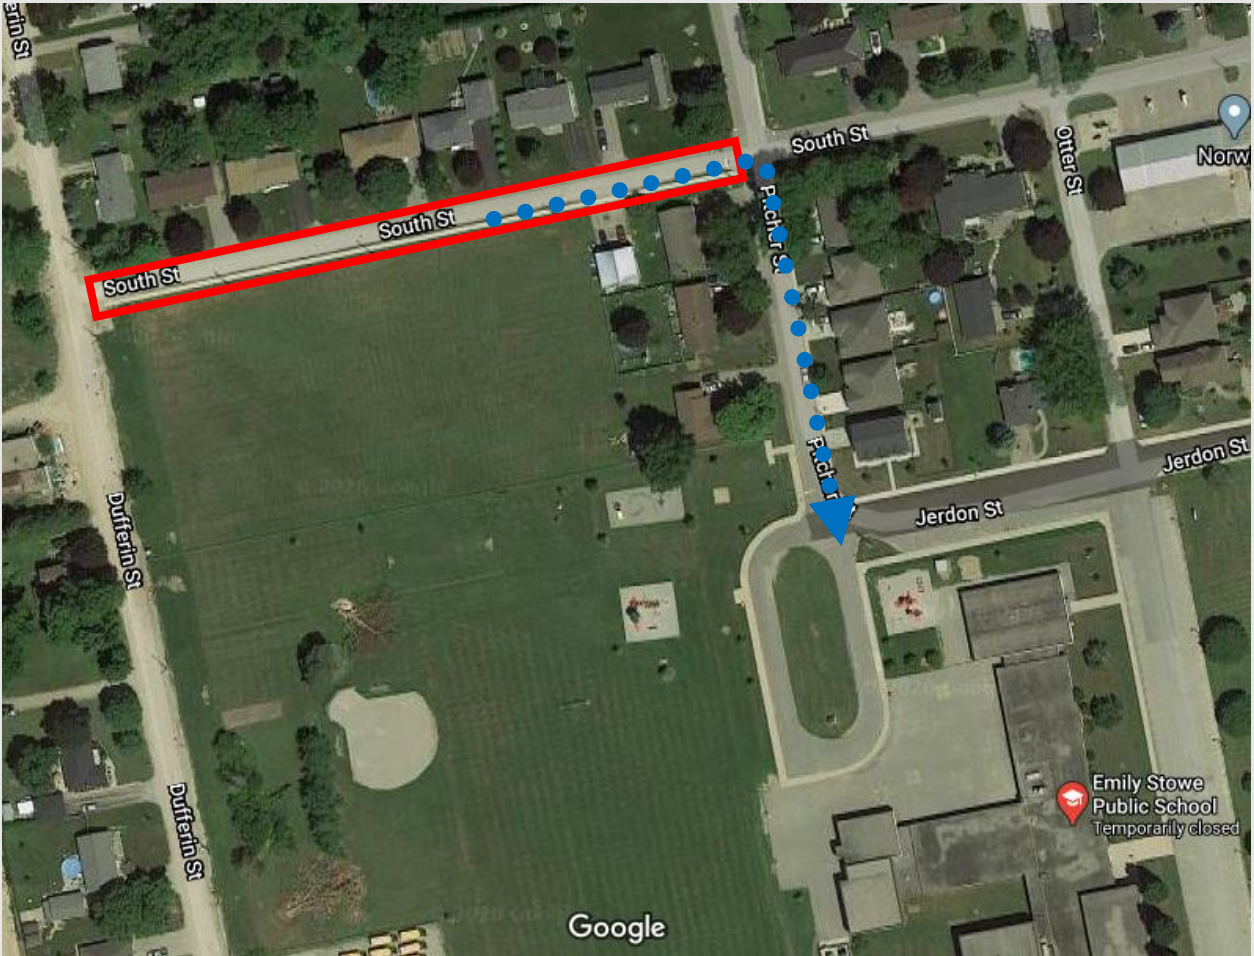

EMILY STOWE PS

Drive-to-Five Location	South St between Dufferin St and Pitcher St (south side)
Distance to School	200 meters
Walking Travel Time	2 - 4 min

What is Drive-to-Five? Drive-to-Five locations are designated spaces located within a 5 minute walk from the school. Drive-to-Five locations help to disperse traffic away from the congested school area and create a safer journey to and from school for all.