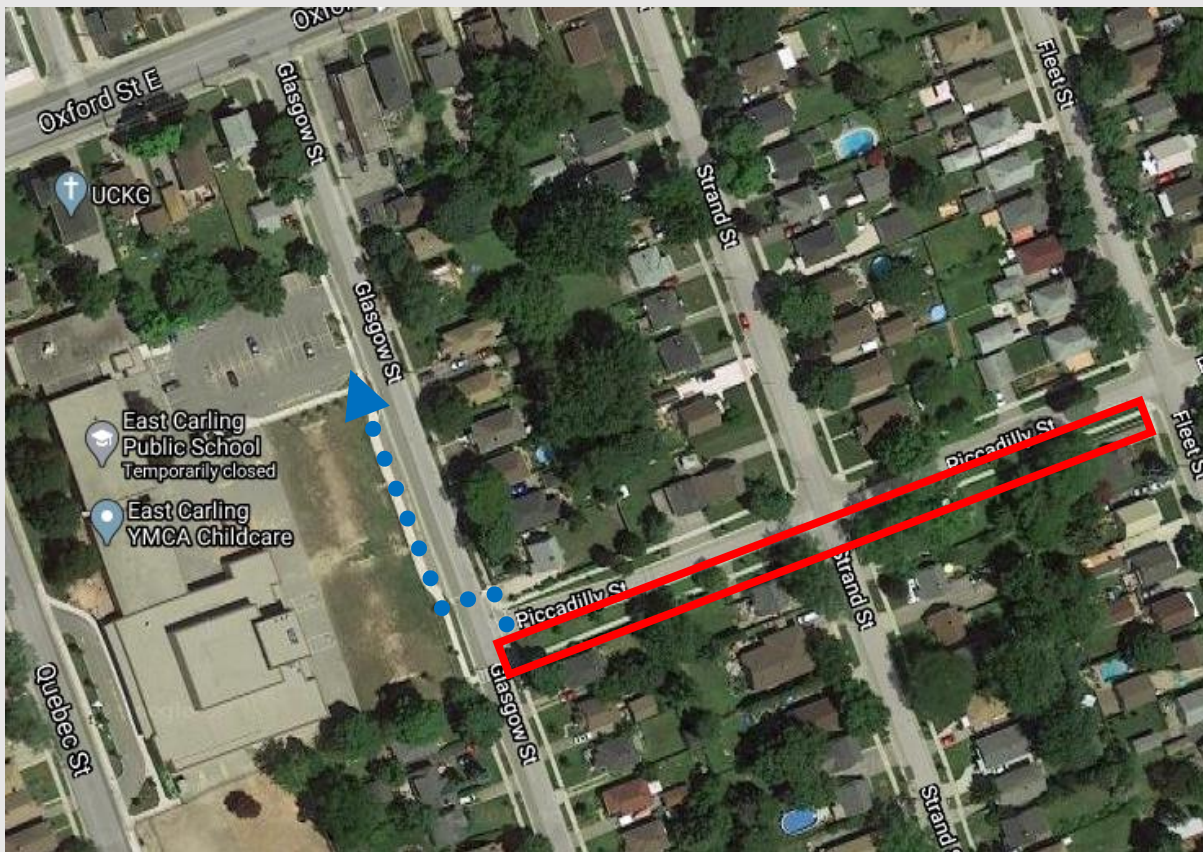

## East Carling PS

Drive-to-Five Location	Piccadilly St, east of Glasgow St (south side)
Distance to School	250 meters
Walking Travel Time	3 - 5 min

What is Drive-to-Five? Drive-to-Five locations are designated spaces located within a 5 minute walk from the school. Drive-to-Five locations help to disperse traffic away from the congested school area and create a safer journey to and from school for all.