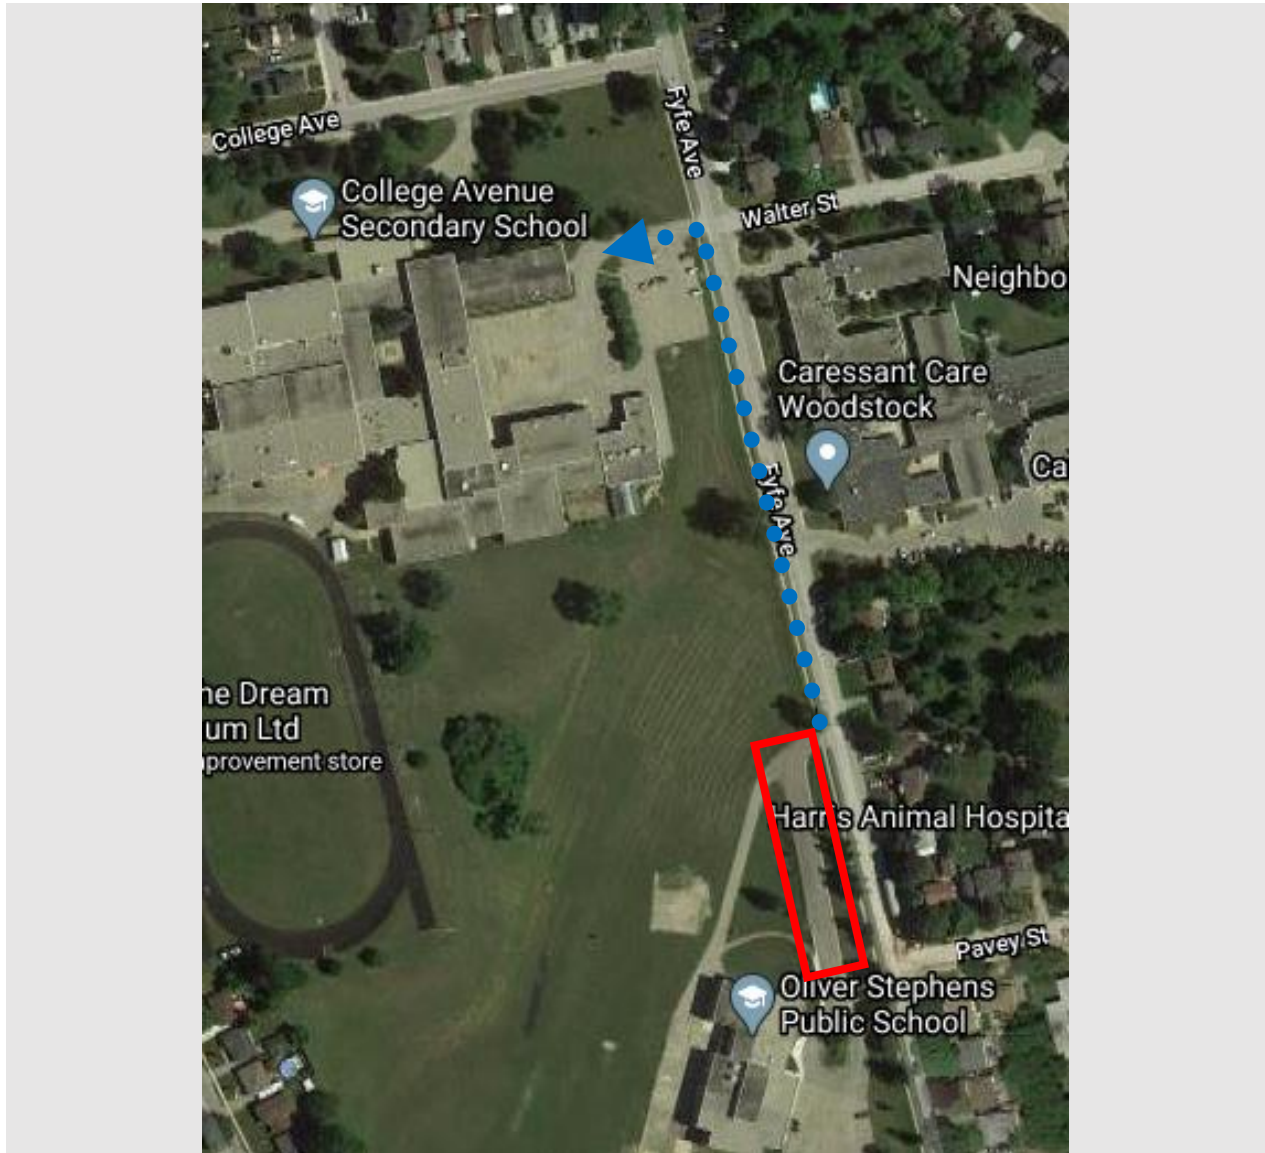

## COLLEGE AVENUE SS

Drive-to-Five Location	Oliver Stephens PS 164 Fyfe Ave, Woodstock
Distance to School	550 meters
Walking Travel Time	7 min

What is Drive-to-Five? Drive-to-Five locations are designated spaces located within a 5 minute walk from the school. Drive-to-Five locations help to disperse traffic away from the congested school area and create a safer journey to and from school for all.