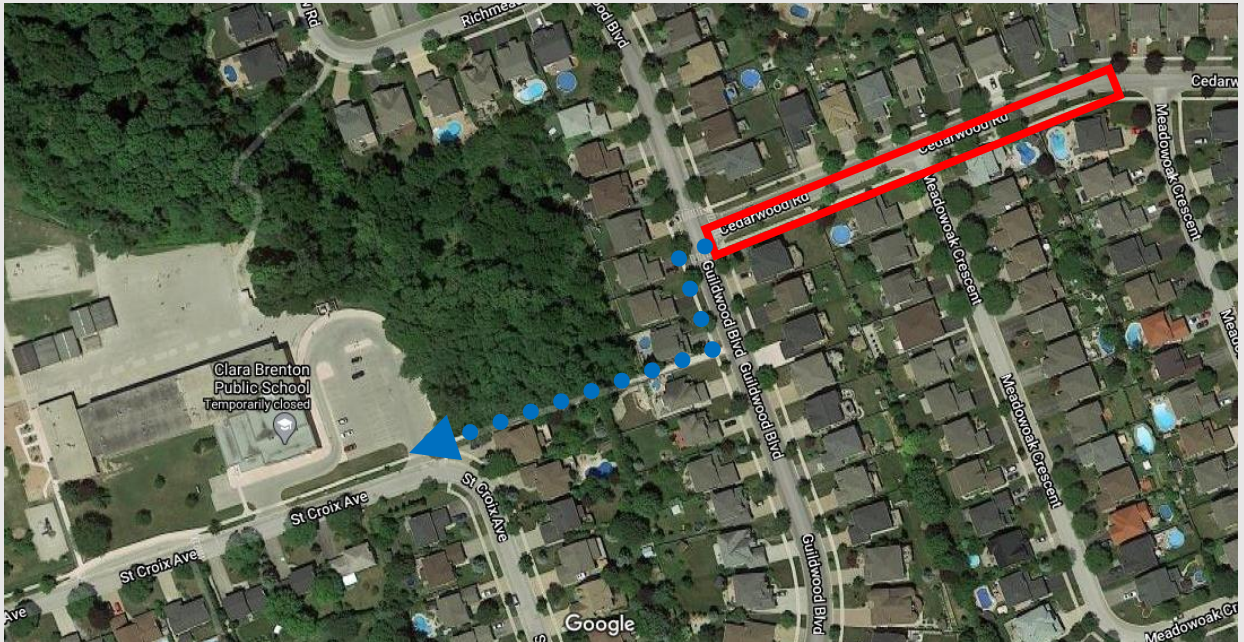

CLARA BRENTON PS

Drive-to-Five Location	Cedarwood Rd between Guildwood Blvd and Meadowoak Cres (south side only)
Distance to School	200 - 300 meters
Walking Travel Time	2 - 6 min

What is Drive-to-Five? Drive-to-Five locations are designated spaces located within a 5 minute walk from the school. Drive-to-Five locations help to disperse traffic away from the congested school area and create a safer journey to and from school for all.