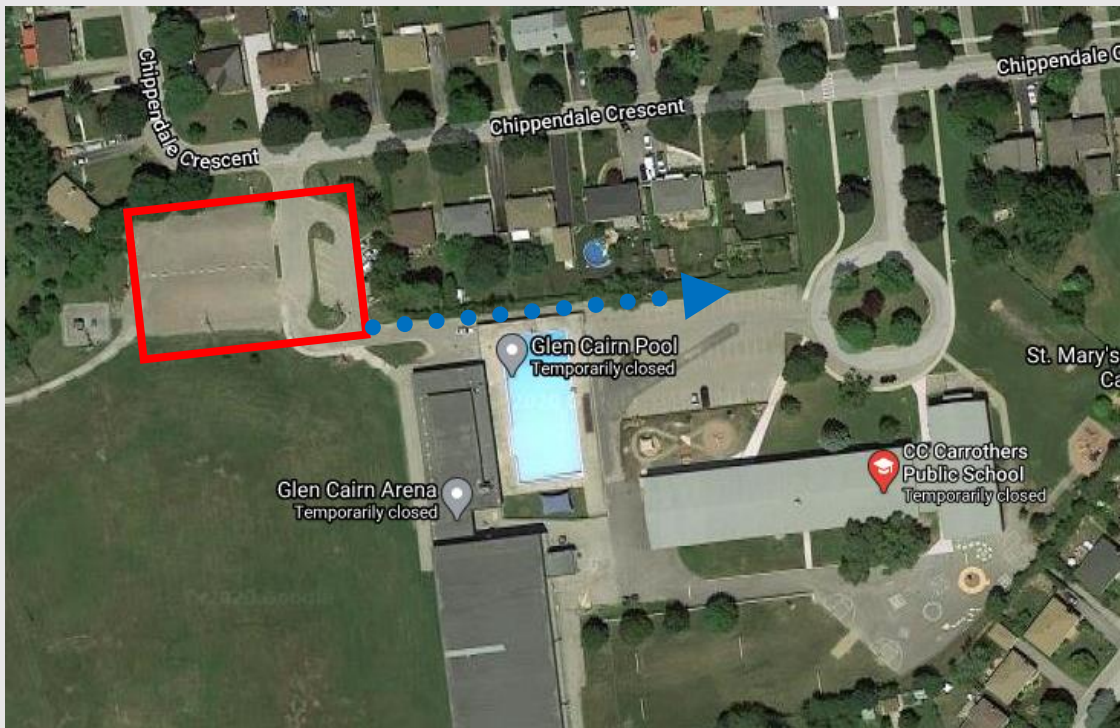

## Option 1

Drive-to-Five Location	Glen Cairn Arena & Community Pool 370 Chippendale Cres, London
Distance to School	150 meters
Walking Travel Time	2 - 3 min

What is Drive-to-Five? Drive-to-Five locations are designated spaces located within a 5 minute walk from the school. Drive-to-Five locations help to disperse traffic away from the congested school area and create a safer journey to and from school for all.