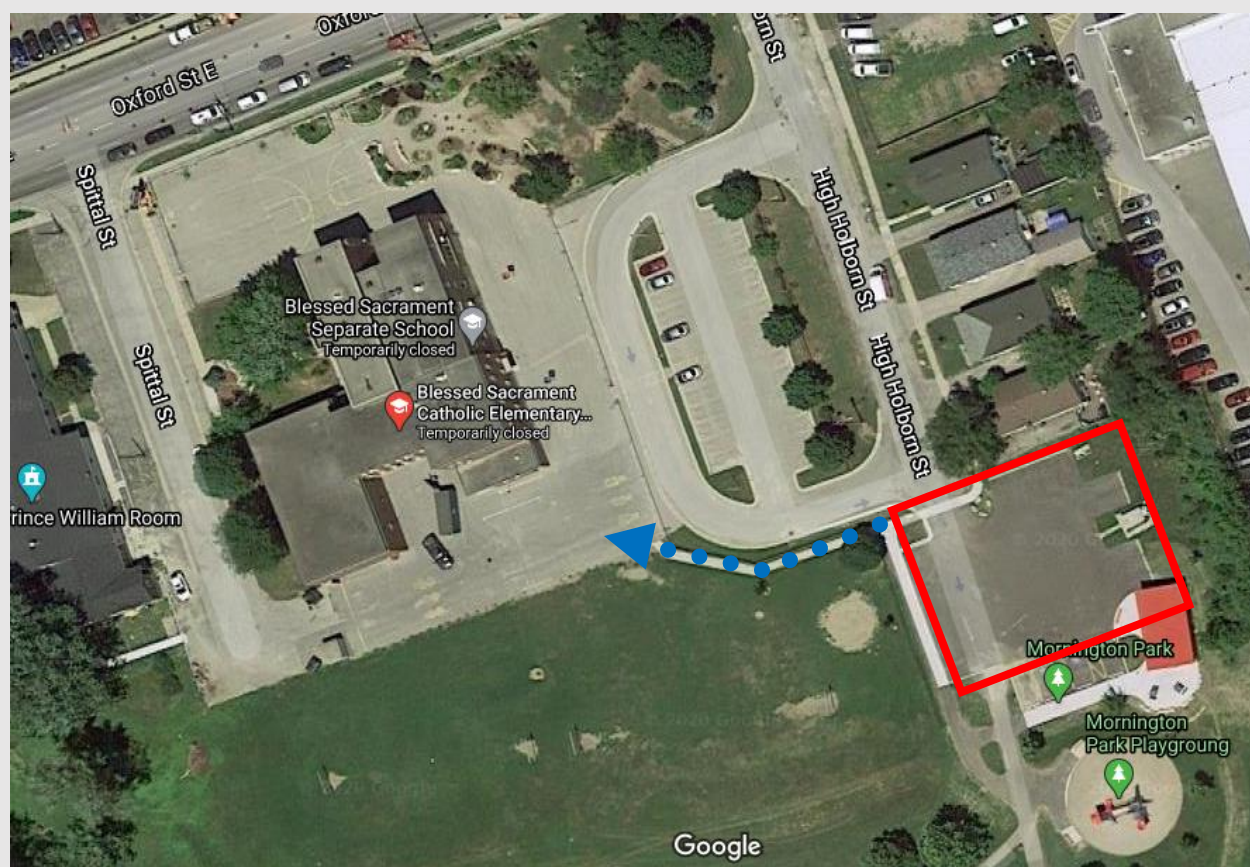

## BLESSED SACRAMENT CE

Drive-to-Five Location	Mornington Park 800 High Holborn St, London
Distance to School	100 meters
Walking Travel Time	2 min

What is Drive-to-Five? Drive-to-Five locations are designated spaces located within a 5 minute walk from the school. Drive-to-Five locations help to disperse traffic away from the congested school area and create a safer journey to and from school for all.