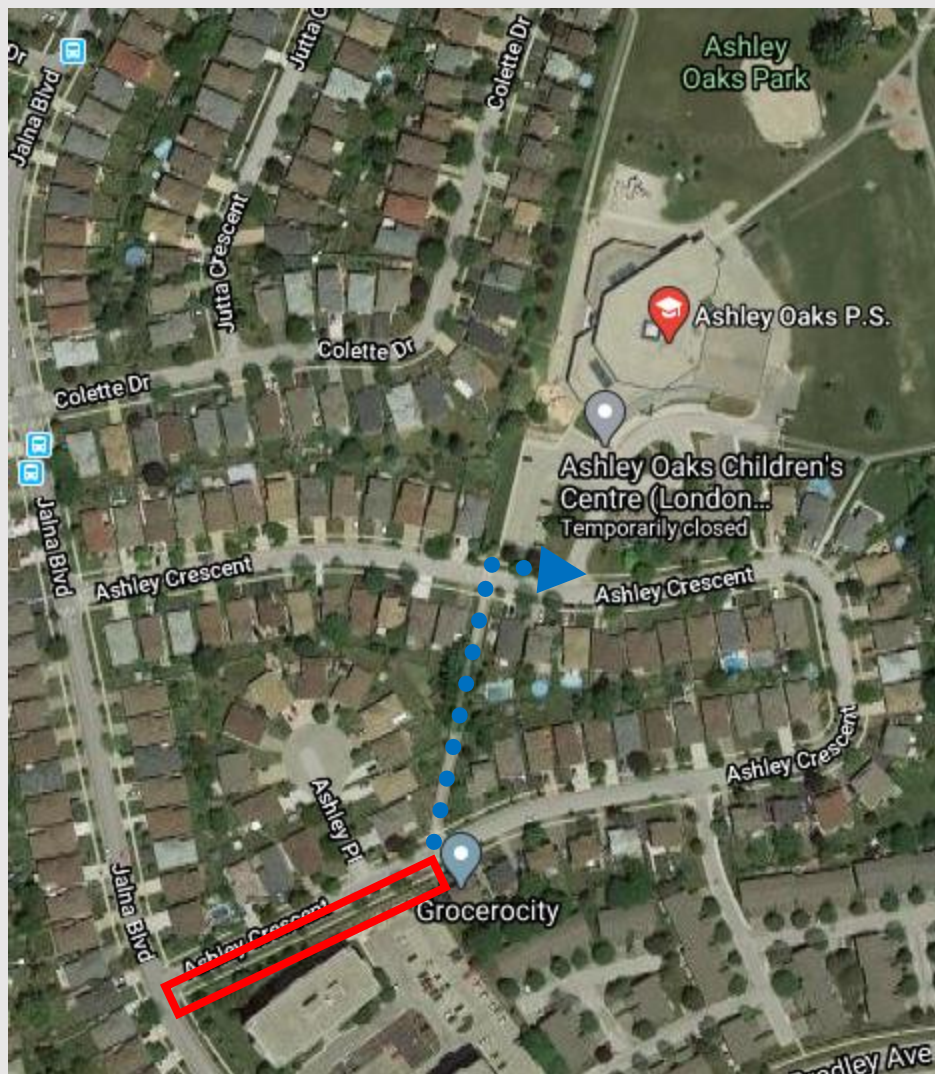

## ASHLEY OAKS PS

Drive-to-Five Location	Ashley Cres, east of Jalna Blvd (south side)
Distance to School	200 meters
Walking Travel Time	2 - 4 min

What is Drive-to-Five? Drive-to-Five locations are designated spaces located within a 5 minute walk from the school. Drive-to-Five locations help to disperse traffic away from the congested school area and create a safer journey to and from school for all.