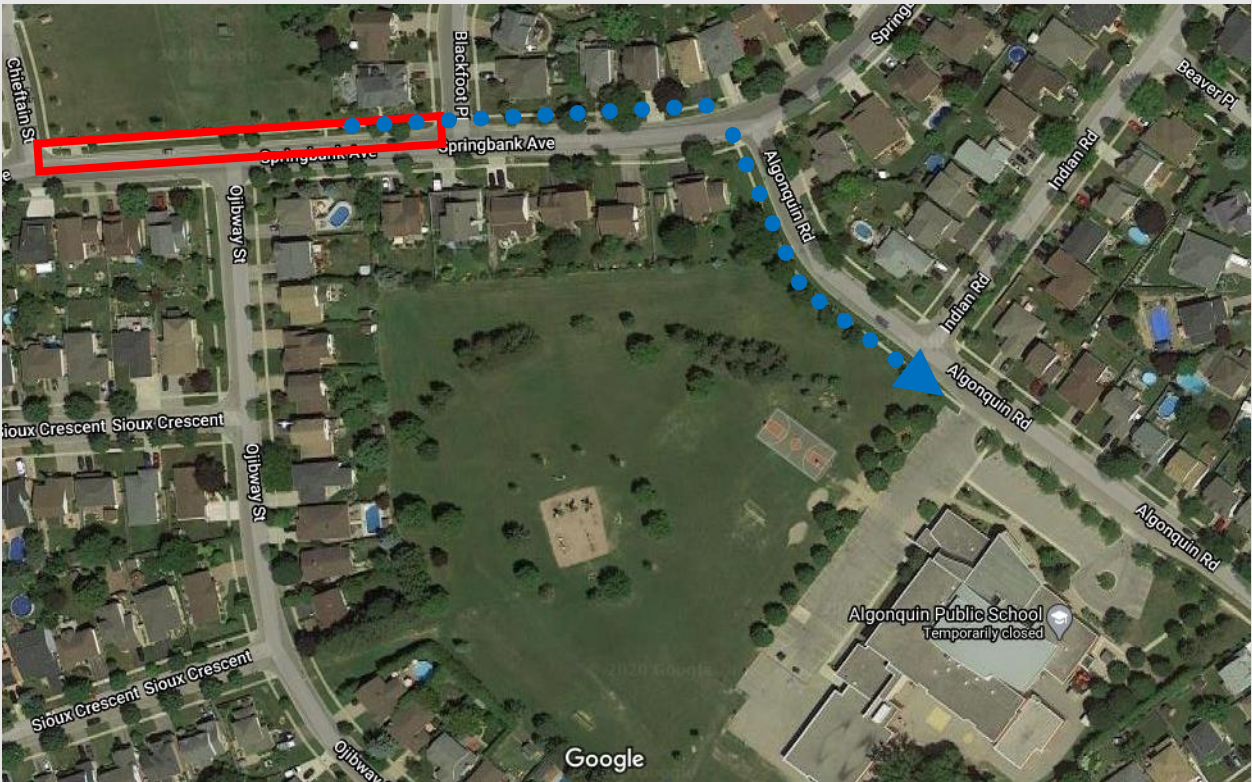

ALGONQUIN PS

Drive-to-Five Location	Donald A. Thomson Park 647 Springbank Ave, Woodstock
Distance to School	300 meters
Walking Travel Time	3 - 6 min

What is Drive-to-Five? Drive-to-Five locations are designated spaces located within a 5 minute walk from the school. Drive-to-Five locations help to disperse traffic away from the congested school area and create a safer journey to and from school for all.